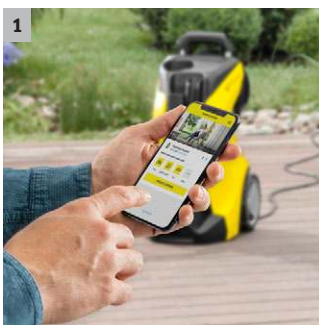

## K 3 Power Control

K 3 Power Control pressure washer with G 120 Q Power Control spray gun and spray lances. With application consultant via app, which provides practical tips for even more efficient cleaning results.

### 2 Power Control spray gun and Quick Connect spray lances

- The optimal setting for every surface. Three pressure settings and one detergent setting.
- Full control - the manual display shows the settings that have been set.