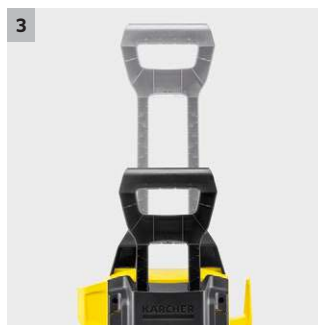

## K 3 Power Control

K 3 Power Control pressure washer with G 120 Q Power Control spray gun and spray lances. With application consultant via app, which provides practical tips for even more efficient cleaning results.

### 2 Power Control spray gun and Quick Connect spray lances

- The optimal setting for every surface. Three pressure settings and one detergent setting.
- Full control - the manual display shows the settings that have been set.

### 3 Height-adjustable telescopic handle

- For a convenient pulling height.
- Completely retractable for optimal storage.