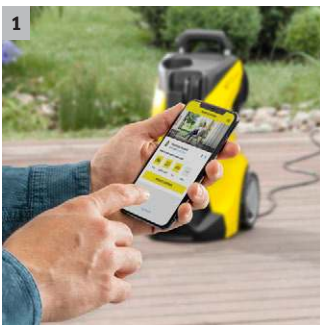

K 2 Power Control Car

With support from the application consultant in the app: the Kärcher K 2 Power Control pressure washer for cleaning bicycles, garden tools or garden furniture, for example. Incl. Car Cleaning Kit.

1 Home & Garden app

- The Kärcher Home & Garden app makes you a cleaning expert.
- Make use of our extensive Kärcher knowledge for the perfect cleaning results.

2 Spray gun and spray lances with Quick Connect

- Easy attaching and turning - two different spray lances are available.
- Optimal pressure setting - three pressure settings and one detergent setting can be selected.

3 Height-adjustable telescopic handle

- For a convenient pulling height.
- Completely retractable for optimal storage.

4 Integrated suction hose

- For quick, convenient and comfortable application of detergents with the pressure washer.
- Can be used without complication. Suction hose for the use of detergents.