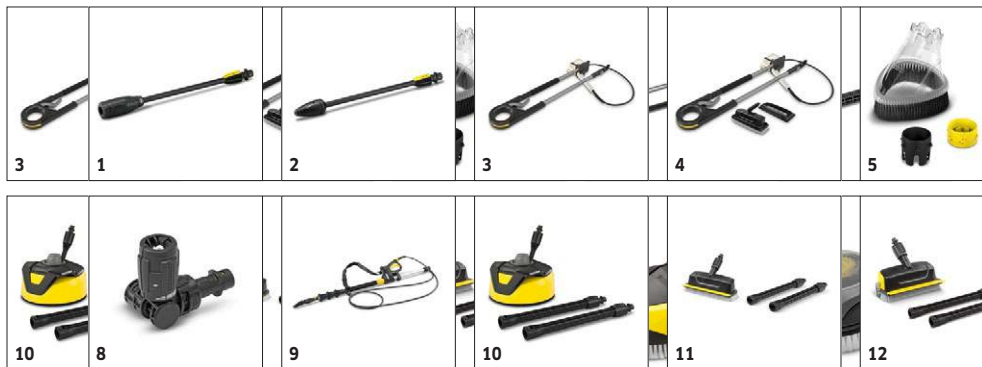

K 2 POWER CONTROL 1.673-602.0

		Order no.					Price	Description	
Miscellaneous									
Sand and wet-blasting kit	30	2.638-792.0						Sand and wet-blasting kit for removing rust, paint and stubborn dirt using Kärcher abrasive.	☐
Vario joint	31	2.640-733.0						Vario joint, rotates 180° for cleaning difficult to reach areas. For connection between gun and accessory or extension lance and accessory.	☐
Water filter	32	4.730-059.0						Water filter protects pressure washer pumps against dirt particles from dirty water.	☐
O-ring set	33	2.640-729.0						Replacement O-ring set for easy replacement of O-rings and safety plugs on pressure washer accessories.	☐

■ Included in the scope of supply. □ Available accessories.