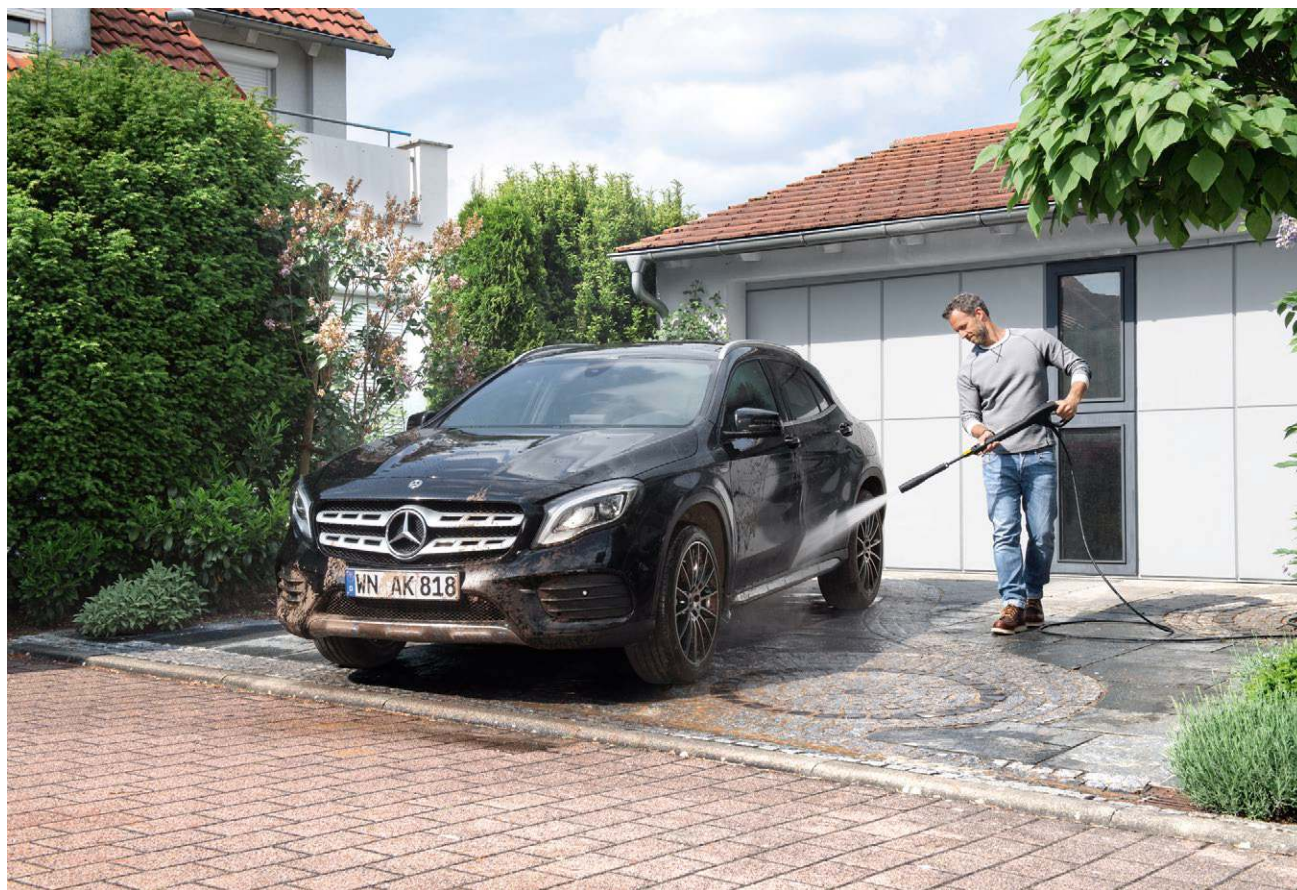

K 4 Compact *GB

Easy to transport and quick to stow away: the K 4 Compact for occasional use on moderate dirt. Includes telescopic handle and water-cooled motor. 30 m²/h area performance.

1 Telescopic handle

- The aluminium telescopic handle can be extended for transport and retracted again for storage.

2 Water-cooled motor and outstanding performance

- The water-cooled motor impresses with its particularly long service life and high power.

3 Hose storage on front cover

- The hose can be conveniently hung up on the front cover.

4 Integrated accessory storage on the device

- Convenient and space-saving accessory storage.

K 4 Compact *GB

- Quick Connect: the high-pressure hose is easy to handle, clicking quickly in and out of the device and trigger gun
- Integrated suction mechanism for detergents