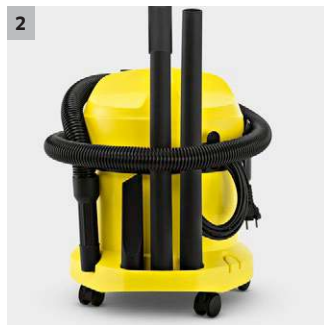

WD 2

The powerful and energy-efficient WD 2 multi-purpose vacuum cleaner features a robust, shock-proof 12-litre plastic container and is the ideal entry-level device.

1 Optimally developed floor nozzle

- For the best cleaning results - whether dry, wet, fine or coarse dirt.

2 Practical cable and accessory storage

- Space-saving, secure and easily accessible suction hose, power cable and accessory storage.

3 "Pull & Push" locking system

- For quick, easy and safe opening and closing of the container.

4 Ergonomically shaped carrying handle

- Device is easy and convenient to transport.

WD 2

- Compact design
- Practical cable and accessory storage
- Plastic container

Technical data

Order no.	1.629-763.0	
EAN code	4039784973688	
Current type	V / Hz	220 - 240 / 50 - 60
Actual suction power*	Air watts	180
Energy use	W	1000
Container capacity	l	12
Container material	plastic	
Standard accessory ID	mm	35
Power cable	m	4
Weight	kg	4.6
Dimensions (L × W × H)	mm	369 × 337 × 430