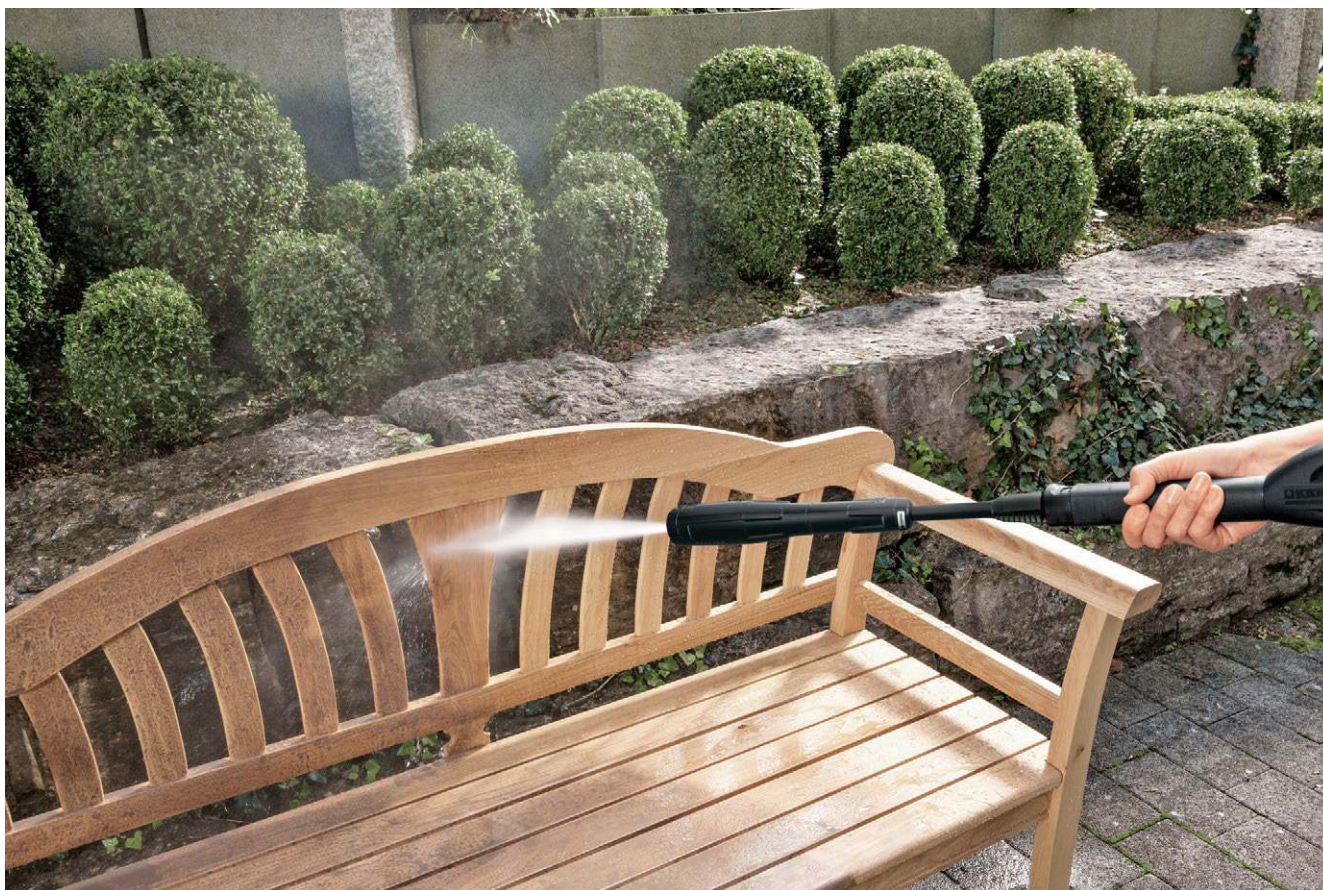

K 3 Follow Me

Technical data

Order no.	1.601-991.0	
EAN code	4054278470023	
Pressure	bar / MPa	20-120 / 2-12
Flow rate	l/h	380
Connection load	kW	1.6
Weight without accessories	kg	5.9
Dimensions (L × W × H)	mm	535 × 311 × 335
Current type	V / Hz	100 / 50-60

Equipment

High-pressure gun	Standard Quick Connect	
Vario Power Jet	■	
High-pressure hose	m	8
Quick Connect on the side of the device	■	
Detergent application via	Tank	
Integrated water filter	■	
A3/4" garden hose connector adapter	■	
Wash brush	■	
Foam jet	0,3 l	
Detergent	Car Shampoo Concentrate, 0,5 l	

■ Included in the scope of supply.