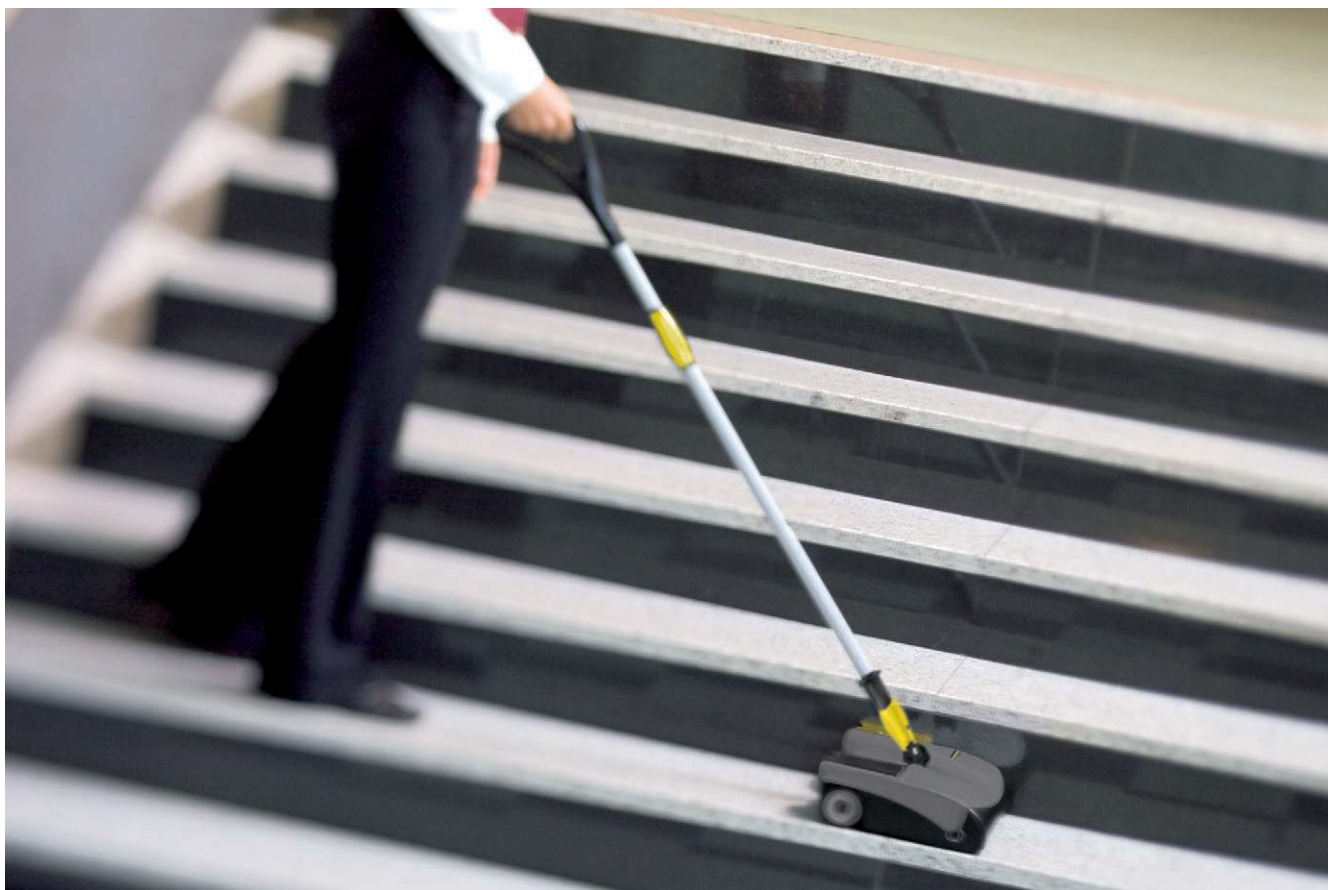

EB 30/1 Adv Li-Ion

The EB 30/1 Professional lithium-ion is the first battery-operated electric broom for professional users on the market. In addition to a 2nd exchangeable battery, the professional version also includes a quick charger instead of a mains charger. The newly developed machine has an interchangeable sweeper roller and a removable dirt container, making it a broom and dustpan in one. It allows the quick, quiet (56 dB[A]) and reliable cleaning of dirty areas on hard floors and carpets during business hours.

1 Fast charger

- Short charging time, long run time: the BC 1/1.8 quick charger fully charges batteries in only 65 minutes.

2 Easy battery replacement

- The powerful lithium-ion battery is easy to remove and change in a few simple steps.

3 Brush replacement without tools

- The roller brush can be removed without tools for easier cleaning.

EB 30/1 Adv Li-Ion

- Lithium-ion technology
- High-performance batteries
- Fast charger

Technical data