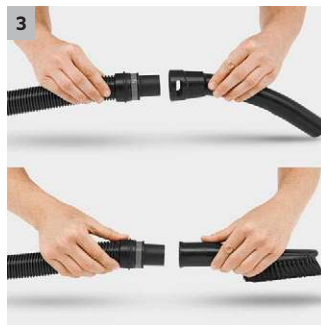

## WD 4 Premium

The WD 4 Premium multi-purpose vacuum cleaner is powerful and robust while still being energy-efficient. It is perfect for cleaning up messes, and making light work of rubble and sawdust.

### 2 Newly developed floor nozzle and suction hose

- For perfect cleaning results, with dry or wet, fine or coarse dirt.
- For maximum convenience and flexibility when vacuuming.

### 3 Removable handle

- Offers the possibility of attaching different nozzles directly on the suction hose.
- For easy vacuuming even in the tightest of spaces.