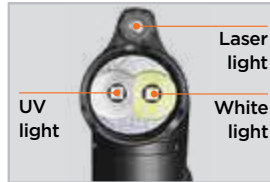

Heavy duty multi-mode flashlight, laser light & UV pointer all in one

Light Output

Multiple mode output with just the press of a button

Robust Construction

a. **IP 54 Rated**

- Protected against dust and effects of water spray from any direction
- b. Military grade anodised coating for enhanced durability
- c. Robust aluminium body makes the light usable even in rugged condition
- d. Non-slip knurled grip
- e. Integrated pocket clip for easy and safe portability

Unique L-Head Design

Head can be turned 90° giving the user freedom to direct light beam as required

Hands Free Operation

Super strong magnet at the rear end can be affixed onto any metallic surface leaving both hands free

Power Source

3 × AAA BATTERIES (not included)

NEW!

CE RoHS CREE

FEATURES

MAX. LUMEN	BEAM ANGLE	BEAM DISTANCE
300	20°	66 M
WATER & DUST PROOF RATING	UV BANDWIDTH	
IP54	395NM	
OPERATING TEMPERATURE		
-20°C TO +50°C (68°F TO 122°F)		