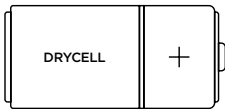

Heavy duty multi-mode flashlight, laser light & UV pointer all in one

Light Output

Multiple mode output with just the press of a button

Robust Construction

a. **IP 54 Rated**

- Protected against dust and effects of water spray from any direction
- b. Military grade anodised coating for enhanced durability
- c. Robust aluminium body makes the light usable even in rugged condition
- d. Non-slip knurled grip
- e. Integrated pocket clip for easy and safe portability

Unique L-Head Design

Head can be turned 90° giving the user freedom to direct light beam as required

Hands Free Operation

Super strong magnet at the rear end can be affixed onto any metallic surface leaving both hands free

Power Source

3 × AAA BATTERIES (not included)