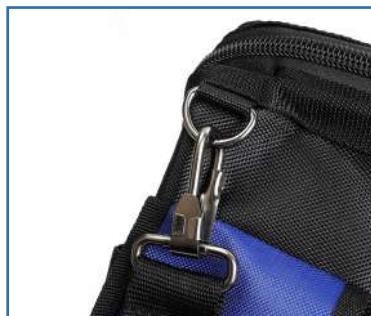

## 16" Tool Bag Wide Open Mouth

G8200 Series - G8216

- 100% waterproof and crack-proof polymer base
- Padded handle and shoulder strap for maximum comfort
- Long handles so can be carried open
- Large internal storage area with 25 additional pockets & holders
- Durable reinforced polyester construction with extra wide opening mouth for easy access (16")
- Size: 41 cm L x 33 cm W x 30 cm H

## 20" Tool Bag Wide Open Mouth

G8200 Series - G8220

- 100% waterproof and crack-proof polymer base
- Padded handle and shoulder strap for maximum comfort
- Long handles so can be carried open
- Large internal storage area with 25 additional pockets & holders
- Durable reinforced polyester construction with extra wide opening mouth for easy access (20")
- Size: 55 cm L x 33 cm W x 30 cm H