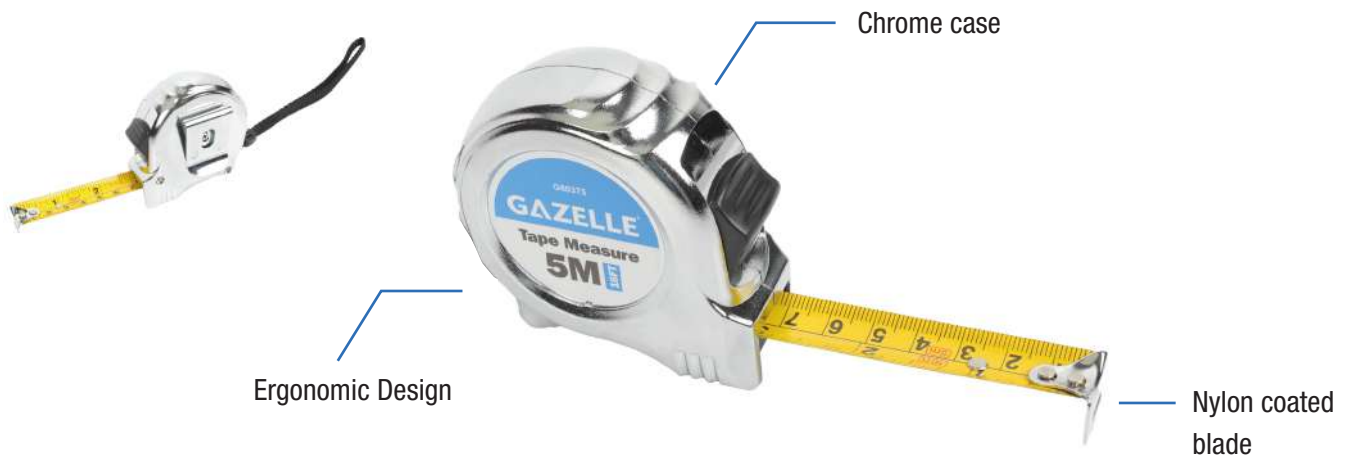

Tape Measures w/ Rubber Cover

SKU	SKU Description
G80106	3m (10ft) Tape Measure with Rubber Cover
G80171	5m (16ft) Tape Measure with Rubber Cover
G80172	8m (26ft) Tape Measure with Rubber Cover

Chrome Tape Measure

SKU	SKU Description
G80375	5m (16ft) ×19mm Chrome Tape Measure