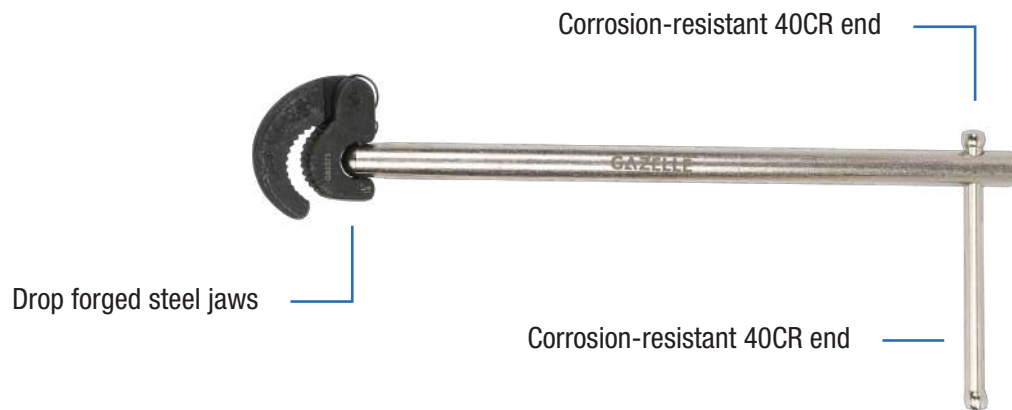

Adjustable Basin Wrench

SKU	SKU Description
G80373	280mm (11") Adjustable Basin Wrench