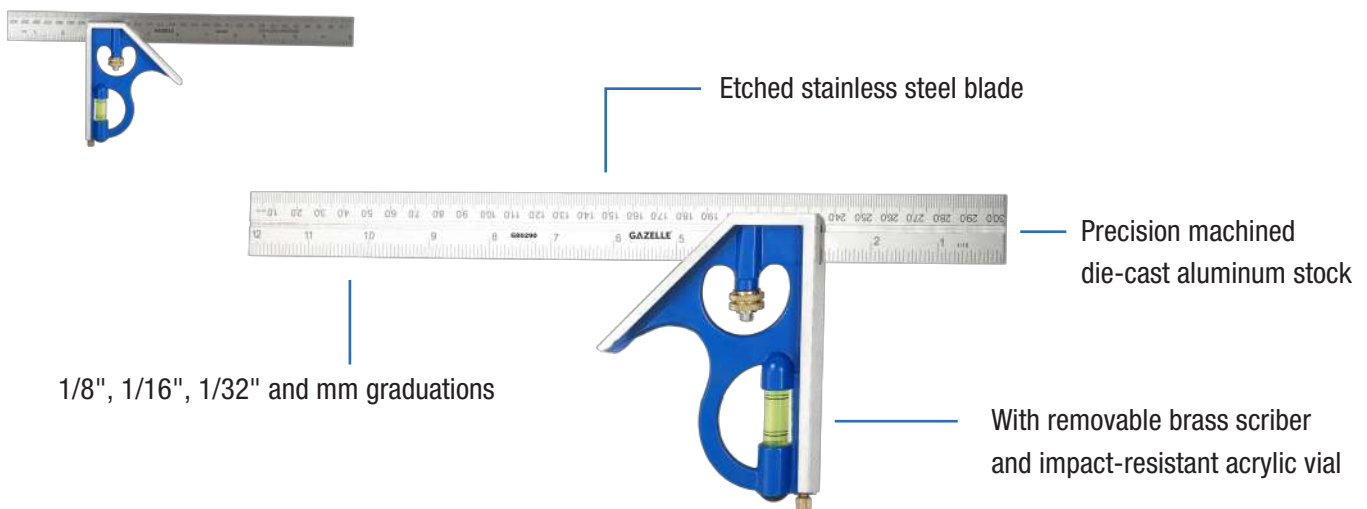

## Aluminum Combination Square w/ Aluminum Alloy Handle

SKU	SKU Description
G80289	12" Aluminum Combination Square w/ Aluminum Alloy Handle

## Aluminum Combination Square

SKU	SKU Description
G80290	12" Aluminum Combination Square