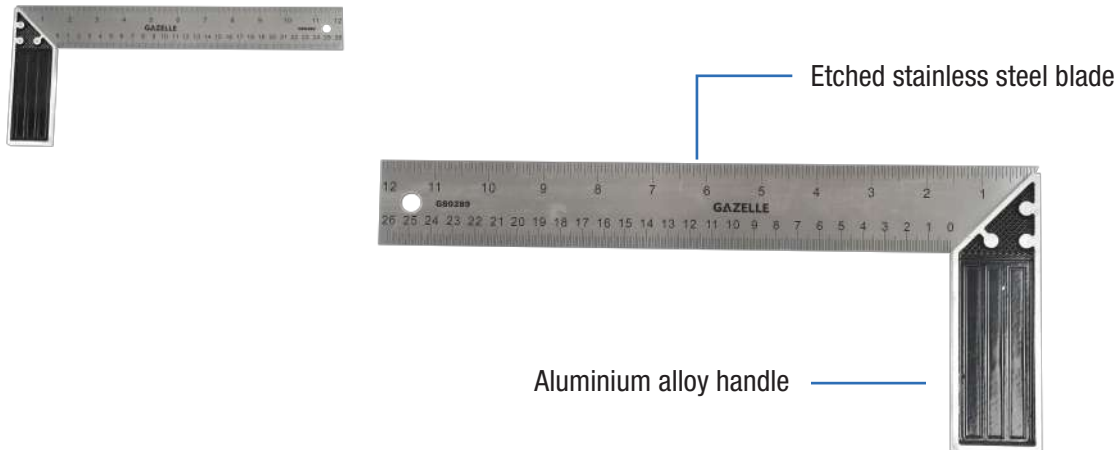

## Aluminum Combination Square w/ Aluminum Alloy Handle

SKU	SKU Description
G80289	12" Aluminum Combination Square w/ Aluminum Alloy Handle

## Aluminum Combination Square

SKU	SKU Description
G80290	12" Aluminum Combination Square