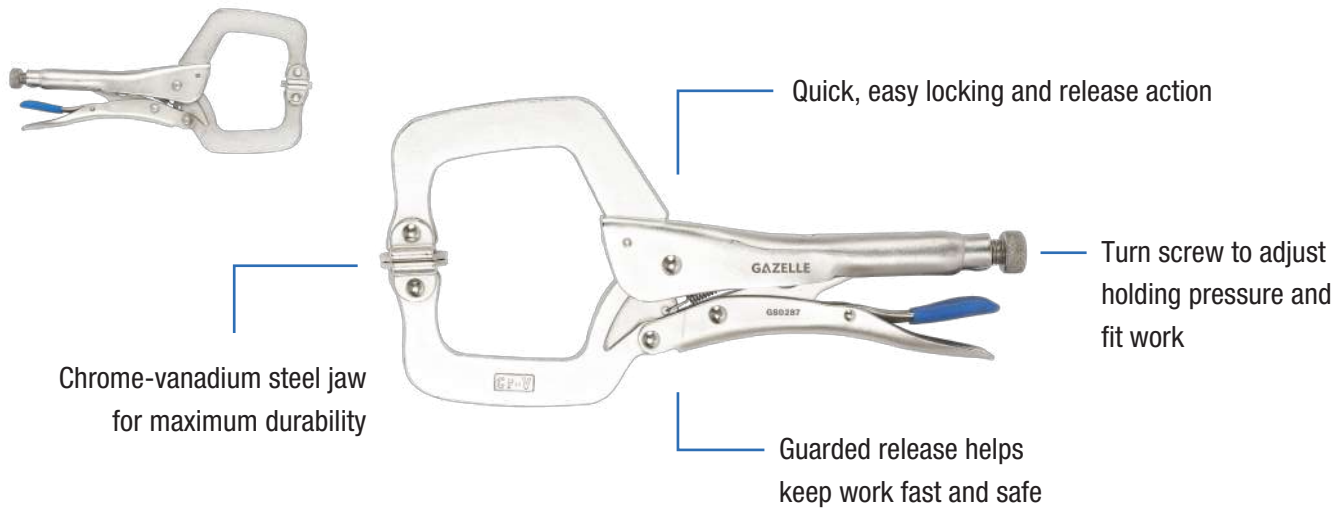

C-Clamp Locking Plier

SKU	SKU Description
G80287	280mm (11") C-Clamp Locking Plier