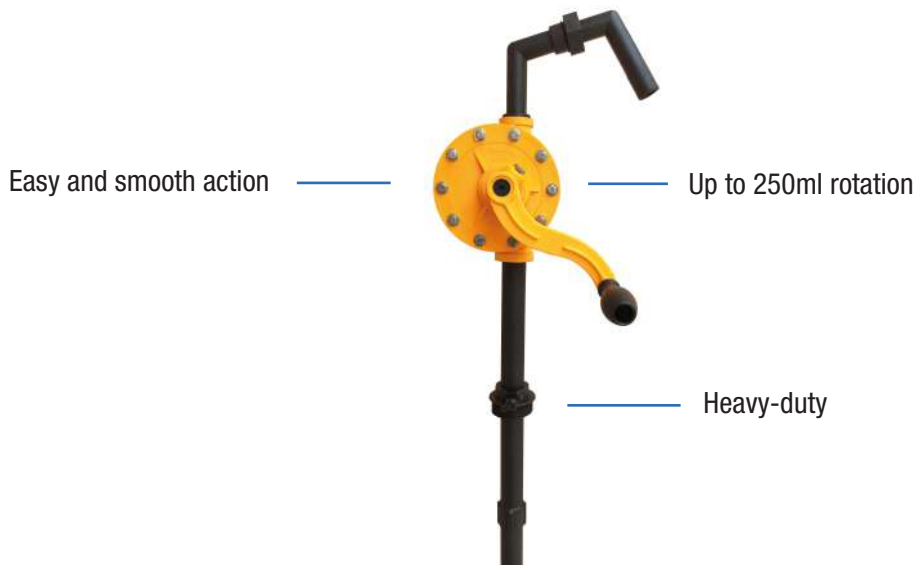

Rotary Barrel Plastic Pump

SKU	SKU Description
G80342	Rotary Barrel Plastic Pump

Inlet Rotary Barrel Steel Pump

SKU	SKU Description
G80273	1" Inlet Rotary Barrel Steel Pump