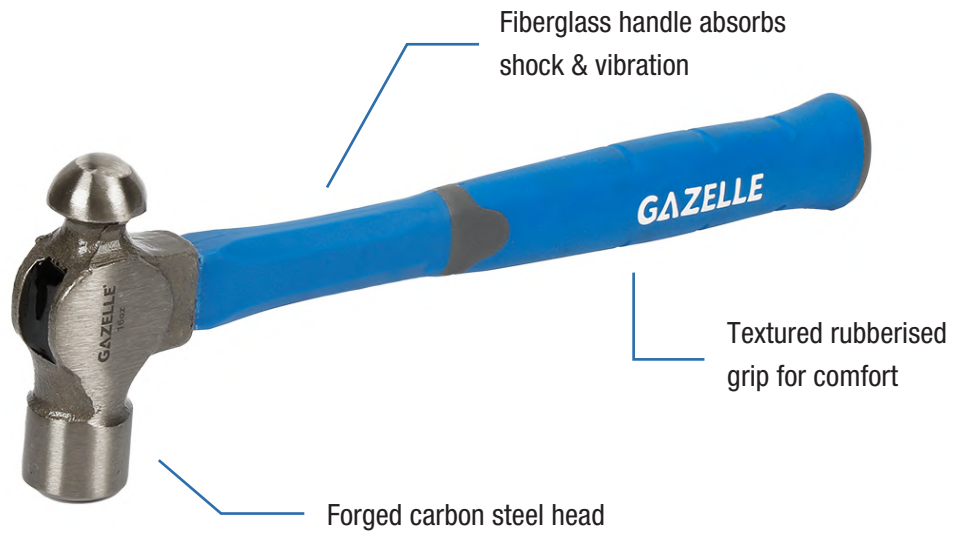

## Ball Pein Hammer w/ Fiberglass Handle

SKU	SKU Description
G80169	16 oz Ball Pein Hammer with Fiberglass Handle
G80170	24 oz Ball Pein Hammer with Fiberglass Handle

## Club Hammer w/ Fiberglass Handle

SKU	SKU Description
G80168	2.5 lbs. Club Hammer with Fiberglass Handle