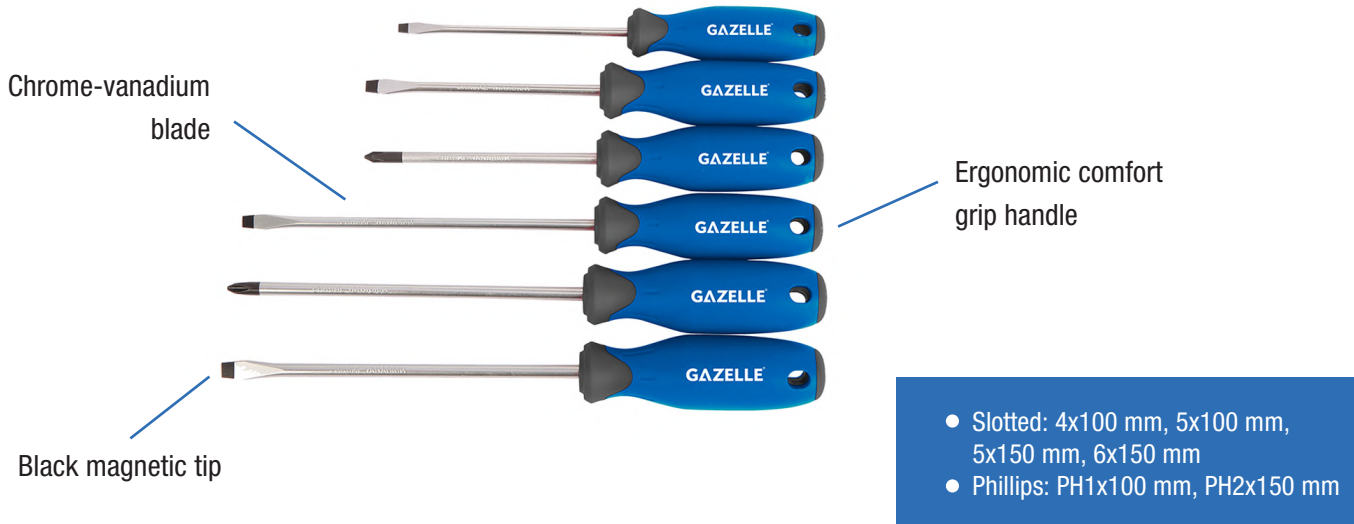

## 6-pc. Screwdriver Set (Metric)

SKU	SKU Description
G80135	6-pc Screwdriver Set (Metric)

## 8-pc. Screwdriver Set (Metric)

SKU	SKU Description
G80136	8-pc Screwdriver Set (Metric)