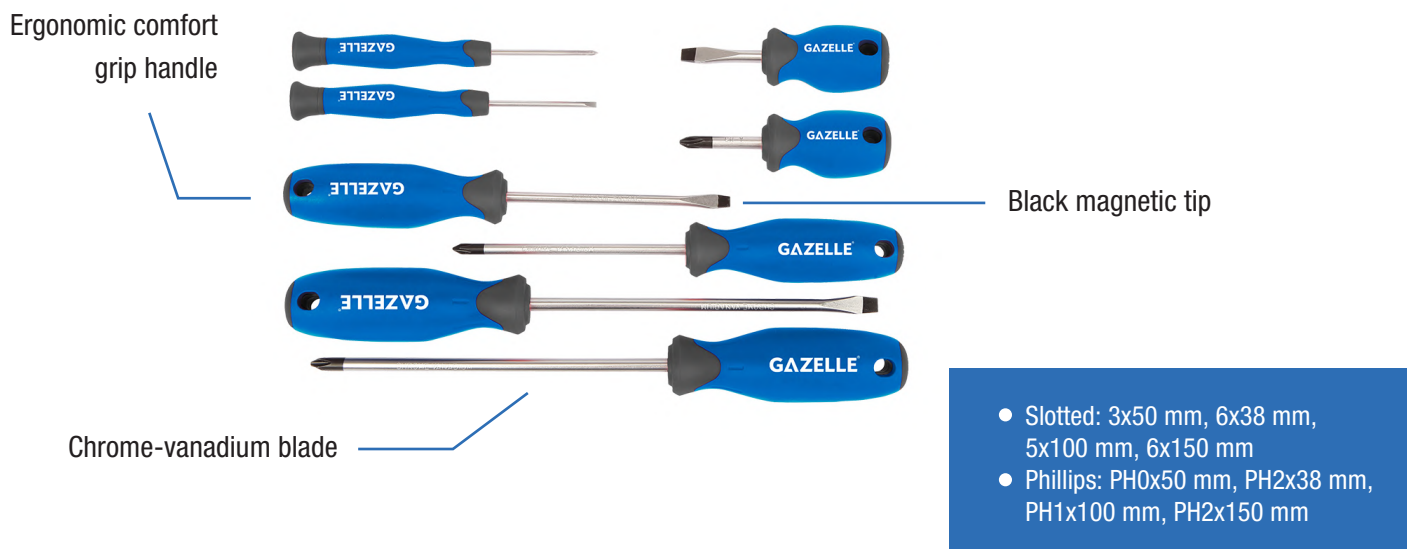

## 6-pc. Screwdriver Set (Metric)

SKU	SKU Description
G80135	6-pc Screwdriver Set (Metric)

## 8-pc. Screwdriver Set (Metric)

SKU	SKU Description
G80136	8-pc Screwdriver Set (Metric)