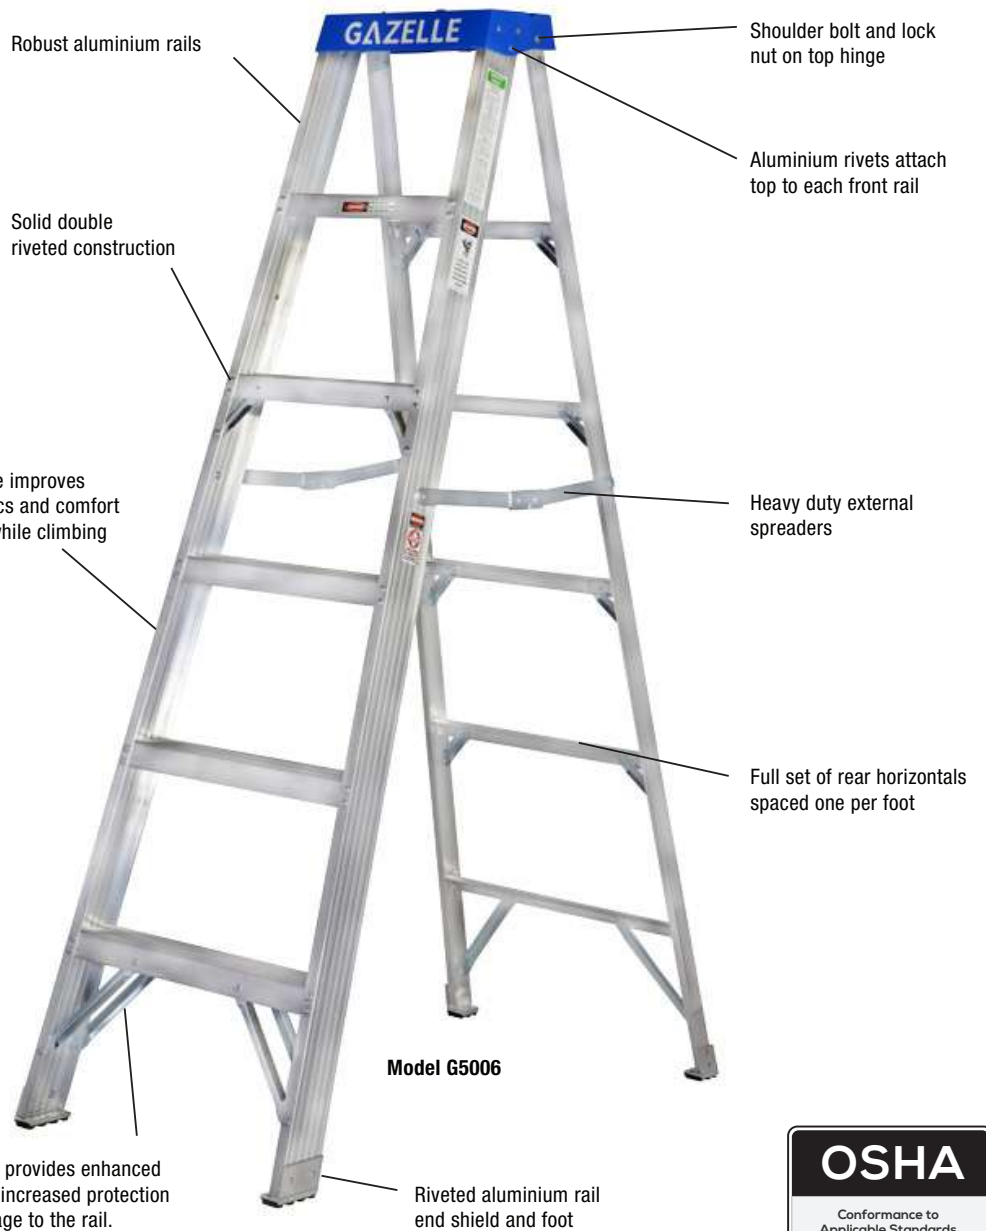

Step Ladders

G5000 Series

Multi-functional top to keep tools organized & safe

Wide slip resistant steps for increased stability

Slip-resistant foot pad for maximum grip on any surface

113 Kgs
Load Capacity

ALUMINIUM

MODEL	LADDER HEIGHT		WORKING HEIGHT		MAX STANDING HEIGHT		APPROX SPREAD	WEIGHT	LOAD CAPACITY
	FEET	METER	FEET	METER	FEET	METER			
G5003	3.0	0.9	7.0	2.1	2.0	0.6	24"	4 Kgs	113 Kgs
G5005	5.0	1.5	9.0	2.7	3.0	0.9	36"	6 Kgs	113 Kgs
G5006	6.0	1.8	10.0	3.0	4.0	1.2	43"	7 Kgs	113 Kgs
G5007	7.0	2.1	11.0	3.4	5.0	1.5	49"	8.3 Kgs	113 Kgs
G5008	8.0	2.4	12.0	3.6	6.0	1.8	56"	9.5 Kgs	113 Kgs
G5010	10.0	3.0	14.0	4.3	8.0	2.4	66"	13 Kgs	113 Kgs
G5012	12.0	3.6	15.0	4.6	9.0	2.7	81"	16.6 Kgs	113 Kgs