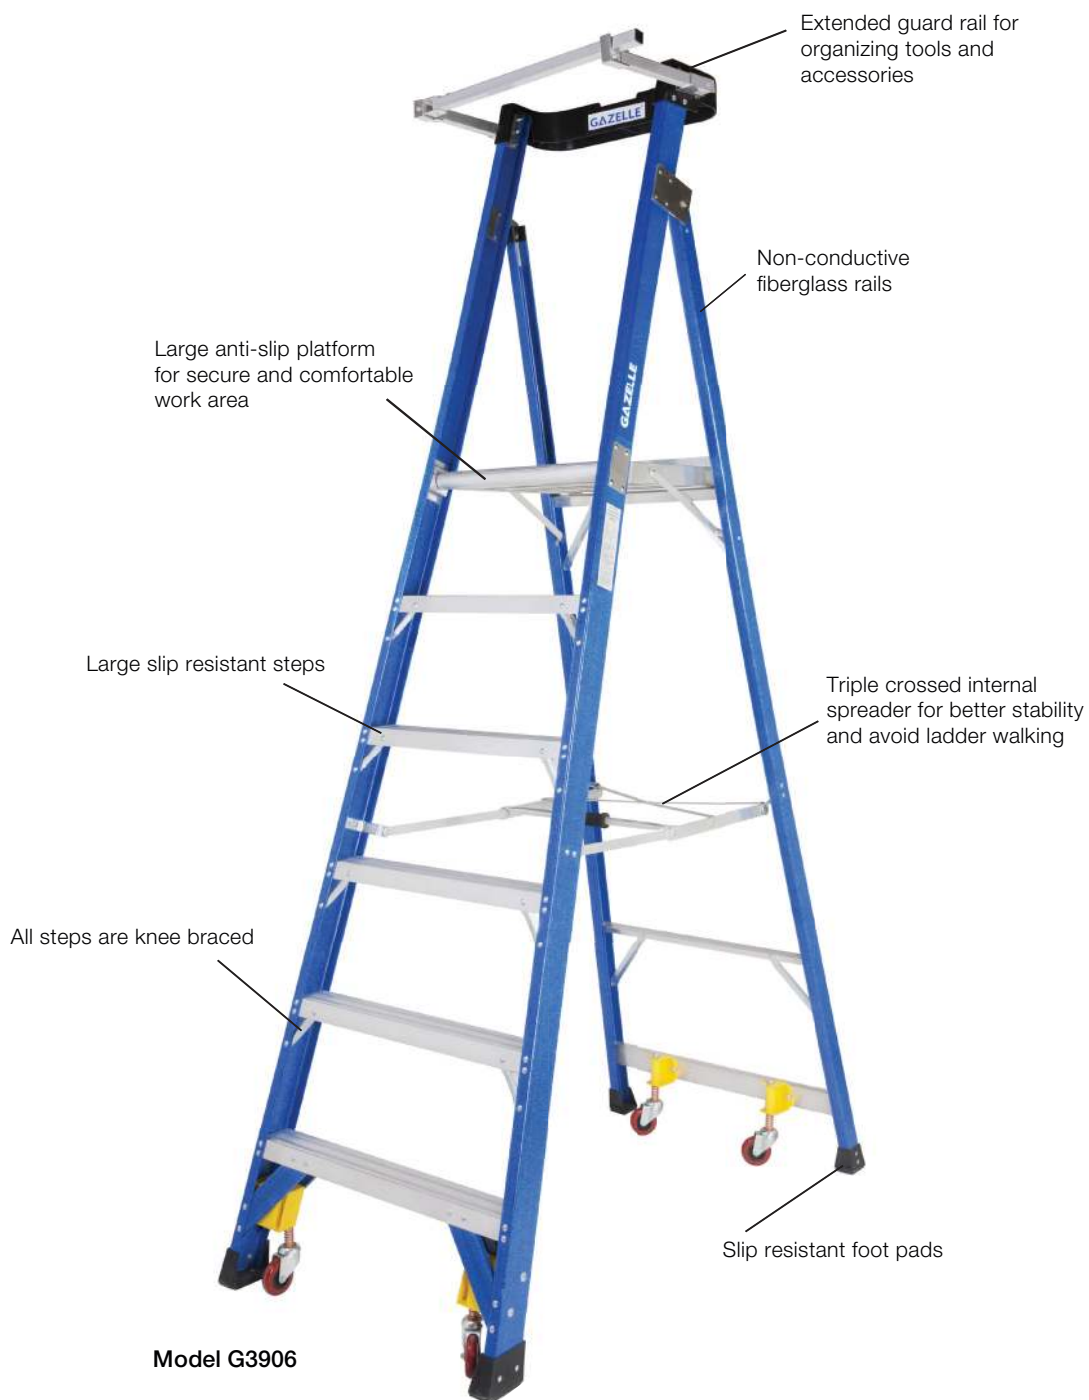

G3900Series / SAFETOP LADDER

Foldable locking gate to secure user.

Compact dimensions when folded up; therefore easy to transport and space-saving storage.

Spring mounted caster eliminates need for a separate brake

300lbs
Load Capacity

FIBERGLASS

AS/NZS
Conformance to
Applicable Standards

MODEL	LADDER HEIGHT		WORKING HEIGHT		PLATFORM HEIGHT		PLATFORM SIZE	WEIGHT	LOAD CAPACITY
	FEET	METER	FEET	METER	FEET	METER			
G3904	7.0	2.1	10.0	3.0	4.0	1.2	0.49m x 0.43m	33.0 lbs	300 lbs
G3906	9.0	2.7	12.0	3.6	6.0	1.8	0.49m x 0.43m	38.0 lbs	300 lbs
G3908	11.0	3.3	14.0	4.3	8.0	2.4	0.49m x 0.43m	45.0 lbs	300 lbs